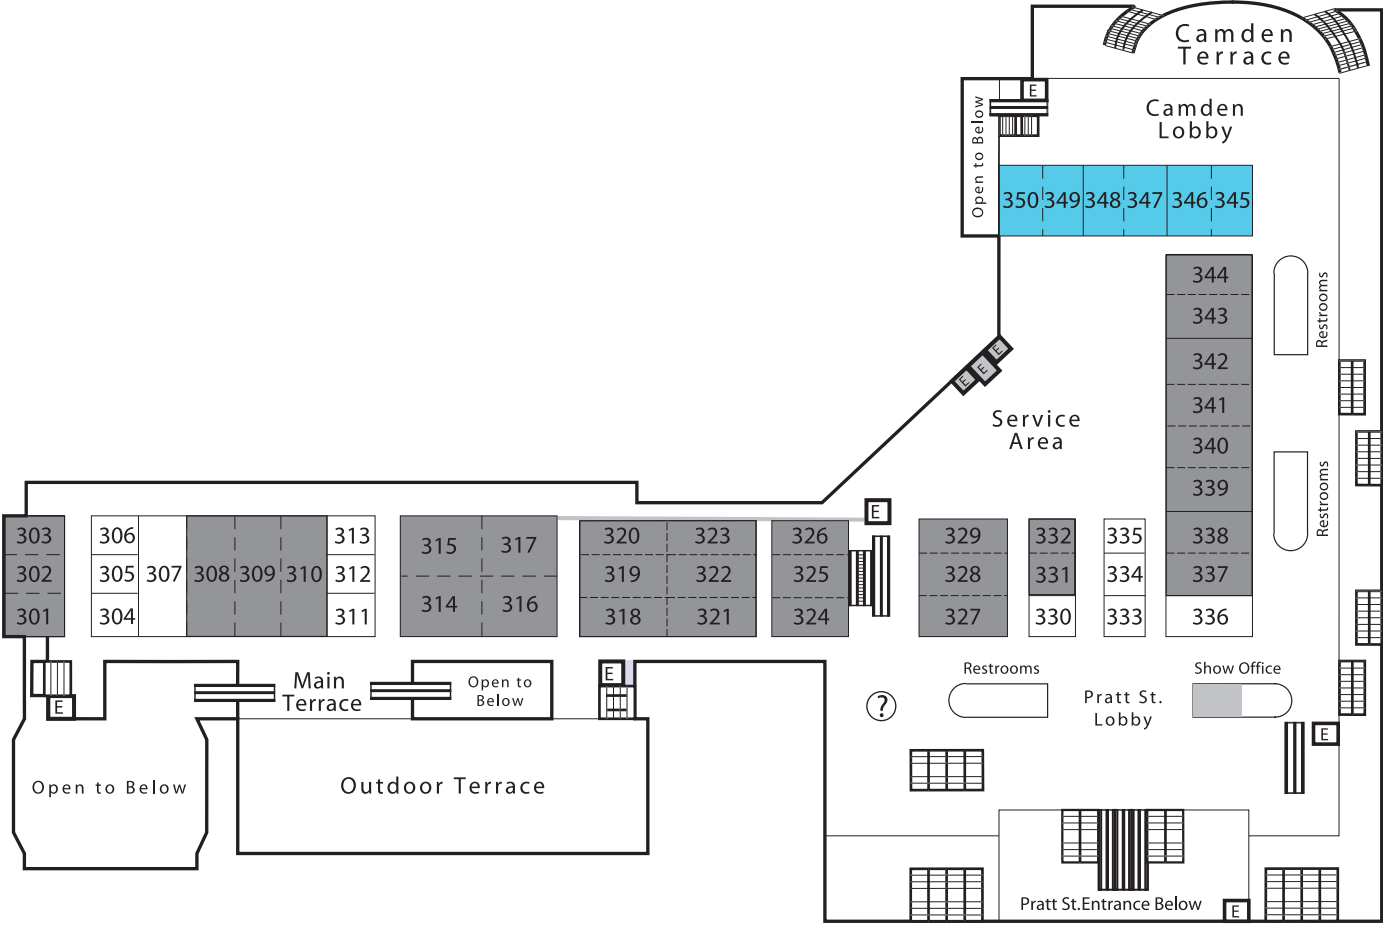

Baltimore Conventoin Center Level 100 Exhibition Halls

Baltimore Conventoin Center

Level 300 Meeting Rooms

Baltimore Conventoin Center
Level 400 Ballroom