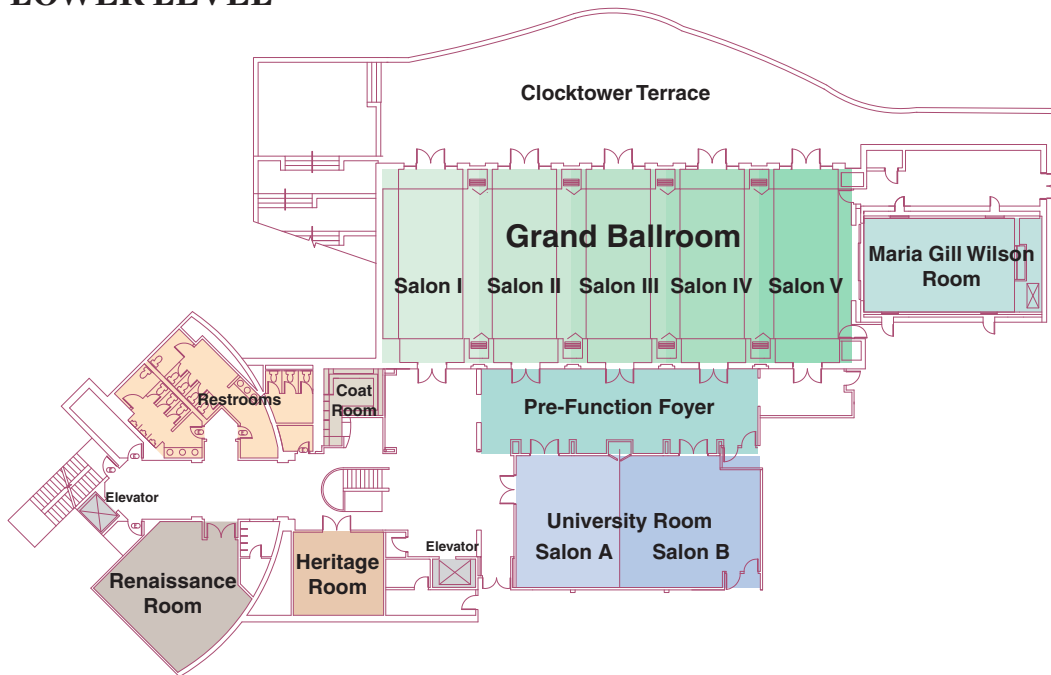

**LOBBY LEVEL**

**LOWER LEVEL**

**BEECHWOOD HOTEL**

*Nothing like you expect. Everything you deserve.*

363 Plantation Street ~ Worcester, MA 01605

[info@beechwoodhotel.com](mailto:info@beechwoodhotel.com)

508.754.5789 ~ 800.344.2589

# WORCESTER'S BEECHWOOD HOTEL

"Nothing like you expect. Everything you deserve."

73 guest rooms and suites including a Presidential suite

5-star Ceres Bistro

11 Function/meeting rooms plus our unique Grand Ballroom

## GRAND BALLROOM

	ENTIRE BALLROOM	1 SALON	2 SALONS	CHAPEL	CHAPEL / SALON 5	TERRACE	PREFUNCTION	RENAISSANCE	HERITAGE
<b>DIMENSIONS</b>	42' x 100'	20' x 42'	40' x 42'	20' x 32'	40' x 32'			20' x 25'	14' x 18'
<b>Sq Ft</b>	4200	840	1680	640	1480			600	252
<b>Theater</b>	400	80	160	80	120	200	N/A	30	N/A
<b>Classroom</b>	200 max	24	56	24	56	N/A	N/A	26	N/A
<b>U-Shape</b>	N/A	24	40	24	24	N/A	N/A	22	N/A
<b>Hollow Square</b>	N/A	30	56	30	30	N/A	N/A	26	N/A
<b>Conference</b>	N/A	26	N/A	26	26	N/A	N/A	24	10
<b>Reception</b>	450	30	60	30	60	250	175	30	12
<b>Rounds</b>	300	50	100	50	100	N/A	N/A	50	20
<b>Crescent</b>	180	30	60	30	60	N/A	N/A	30	12
<b>Rounds w/ dancefloor</b>	240	N/A	N/A	N/A	90	N/A	N/A	N/A	N/A

## CONFERENCE CENTER

	UNIVERSITY	SALON A	SALON B	EXECUTIVE	CLUB	WINE	TENT	PAVILION
<b>DIMENSIONS</b>	51' x 28'	22' x 28'	29' x 28'	24' x 22'	12' x 20'	40' x 24'		
<b>Sq Ft</b>	1428	616	812	540	244	972		
<b>Theater</b>	140	60	70	N/A	N/A	N/A	120	
<b>Classroom</b>	100	24	36	N/A	N/A	N/A	N/A	N/A
<b>U-Shape</b>	60	24	27	16	N/A	N/A	N/A	N/A
<b>Hollow Square</b>	66	30	33	22	N/A	N/A	N/A	N/A
<b>Conference</b>	44	21	21	16	12	N/A	N/A	N/A
<b>Reception</b>	125	30	50	40	30	40	125	125
<b>Rounds</b>	100	40	50	36	30	60	50	50
<b>Crescent</b>	60	24	30	N/A	N/A	N/A	30	30
<b>Rounds w/ dancefloor</b>	60	N/A	N/A	N/A	N/A	N/A	50	50