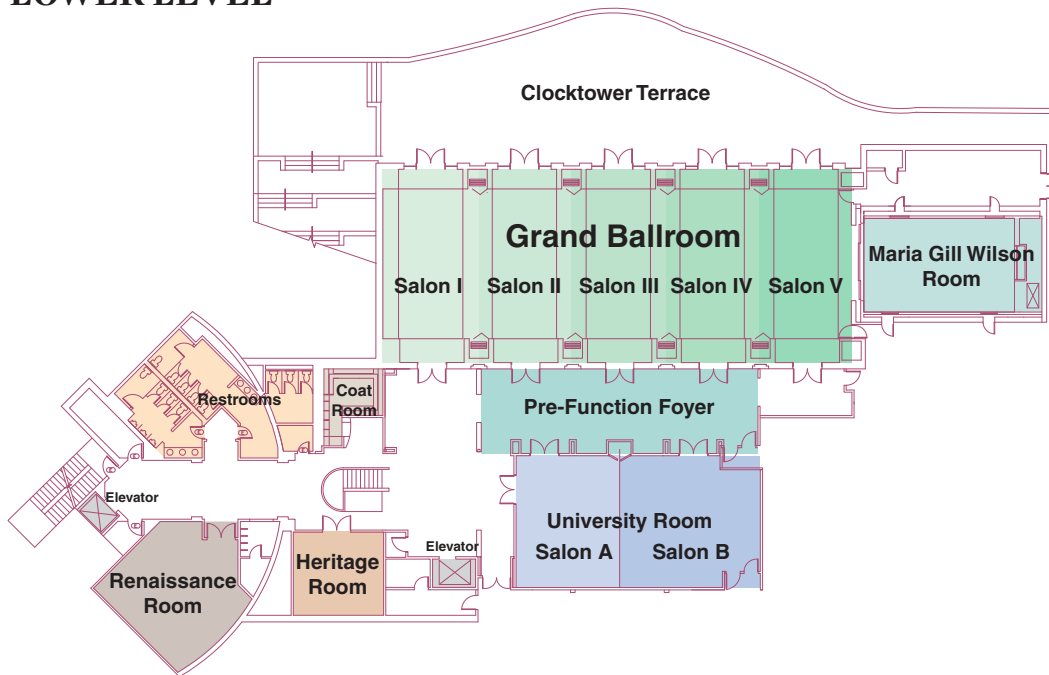

LOBBY LEVEL

LOWER LEVEL

BEECHWOOD HOTEL

Nothing like you expect. Everything you deserve.

363 Plantation Street ~ Worcester, MA 01605

info@beechwoodhotel.com

508.754.5789 ~ 800.344.2589

508.752.2060 FAX

beechwoodhotel.com

BEECHWOOD HOTEL
Nothing like you expect. Everything you deserve.

WORCESTER'S BEECHWOOD HOTEL

"Nothing like you expect. Everything you deserve."

73 guest rooms and suites including a Presidential suite

5-star Ceres Bistro

11 Function/meeting rooms plus our unique Grand Ballroom

GRAND BALLROOM

	ENTIRE BALLROOM	1 SALON	2 SALONS	CHAPEL	CHAPEL / SALON 5	TERRACE	PREFUNCTION	RENAISSANCE	HERITAGE
DIMENSIONS	42' x 100'	20' x 42'	40' x 42'	20' x 32'	40' x 32'			20' x 25'	14' x 18'
Sq Ft	4200	840	1680	640	1480			600	252
Theater	400	80	160	80	120	200	N/A	30	N/A
Classroom	200 max	24	56	24	56	N/A	N/A	26	N/A
U-Shape	N/A	24	40	24	24	N/A	N/A	22	N/A
Hollow Square	N/A	30	56	30	30	N/A	N/A	26	N/A
Conference	N/A	26	N/A	26	26	N/A	N/A	24	10
Reception	450	30	60	30	60	250	175	30	12
Rounds	300	50	100	50	100	N/A	N/A	50	20
Crescent	180	30	60	30	60	N/A	N/A	30	12
Rounds w/ dancefloor	240	N/A	N/A	N/A	90	N/A	N/A	N/A	N/A

CONFERENCE CENTER

	UNIVERSITY	SALON A	SALON B	EXECUTIVE	CLUB	WINE	TENT	PAVILION
DIMENSIONS	51' x 28'	22' x 28'	29' x 28'	24' x 22'	12' x 20'	40' x 24'		
Sq Ft	1428	616	812	540	244	972		
Theater	140	60	70	N/A	N/A	N/A	120	
Classroom	100	24	36	N/A	N/A	N/A	N/A	N/A
U-Shape	60	24	27	16	N/A	N/A	N/A	N/A
Hollow Square	66	30	33	22	N/A	N/A	N/A	N/A
Conference	44	21	21	16	12	N/A	N/A	N/A
Reception	125	30	50	40	30	40	125	125
Rounds	100	40	50	36	30	60	50	50
Crescent	60	24	30	N/A	N/A	N/A	30	30
Rounds w/ dancefloor	60	N/A	N/A	N/A	N/A	N/A	50	50