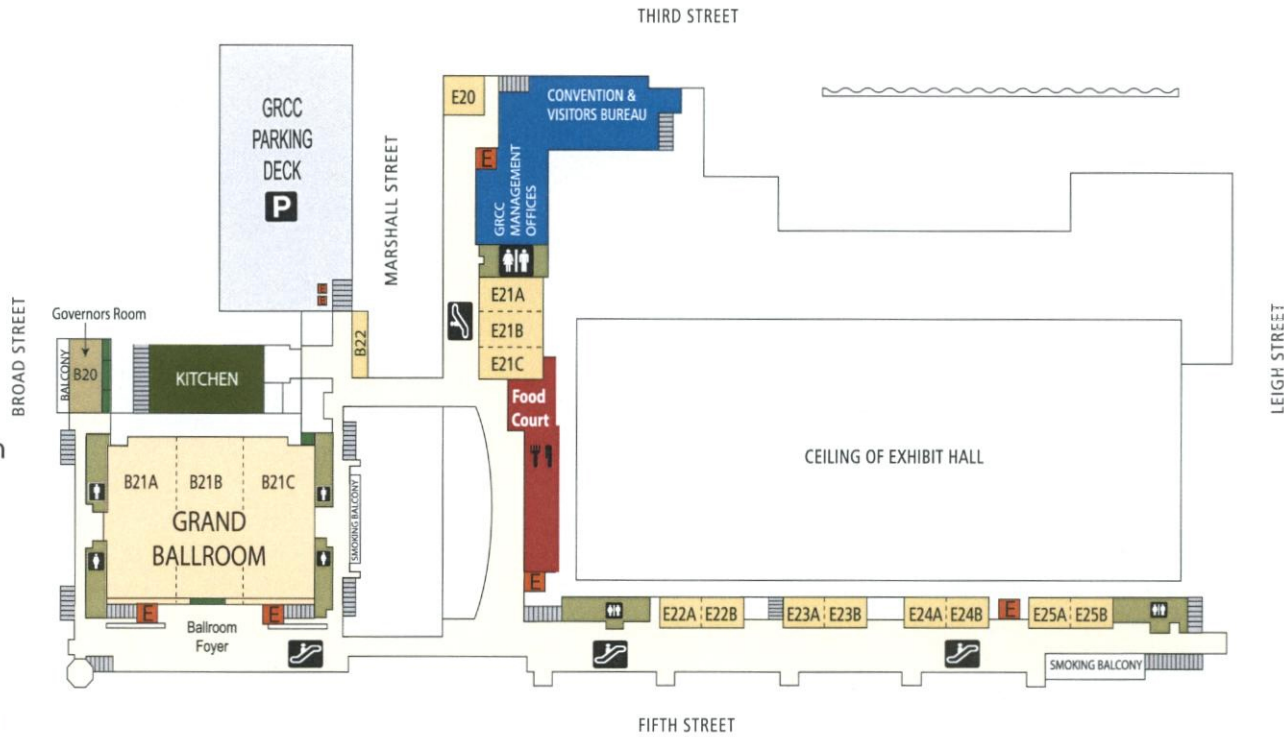

LEVEL 1

- Box Office
- Common Area
- Elevators
- Escalators
- Exhibit Hall
- Food Court
- Meeting Rooms
- Parking
- Restrooms
- Show/Registration Offices and Green Rooms
- Stairs

Hilton Garden Inn

Richmond Marriott

LEVEL 2

- Common Area
- Elevators
- Escalators
- Exhibit Hall
- Food Court
- Meeting Rooms
- Parking
- Restrooms
- Show/Registration Offices and Green Rooms
- Stairs

P
Priority operator surface parking

Hilton Garden Inn

Richmond Marriott

P

The Richmond Coliseum